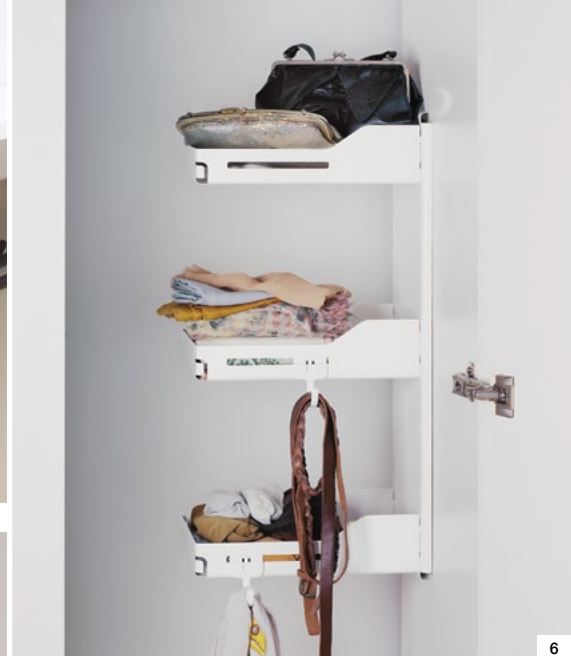

Pleno shoe pull-out with wooden box and extra shelf:
Just open the unit doors to make the unit's contents glide out smoothly

Sesam for wardrobes: This wall-mounted shelf is a smart solution for efficient storage of hats, scarves and shoe-cleaning tools in wardrobes.

Extendo Libell pull-out shelf: Easy front access and a complete overview of contents when fully extended

Compact living: The right solution for any situation

Extendo Libell pull-out shelf: A clear overview of every square inch of your cupboard. Add in magnetic dividers for enhanced organisation!

Extendo Libell pull-out shelf: The flexible pull-out shelf that is right at home anywhere

1

3

4

6

7

2

5

8

1 – Pleno shoe pull-out

With Libell clip-on shelf, wooden boxes and extra shelf
 Colour: white
 Unit widths: 600 mm
 Installation height: 1900 mm

2 – Stepolo stepladder

One- or two-step
 Surface: aluminium
 Load capacity: 150 kg