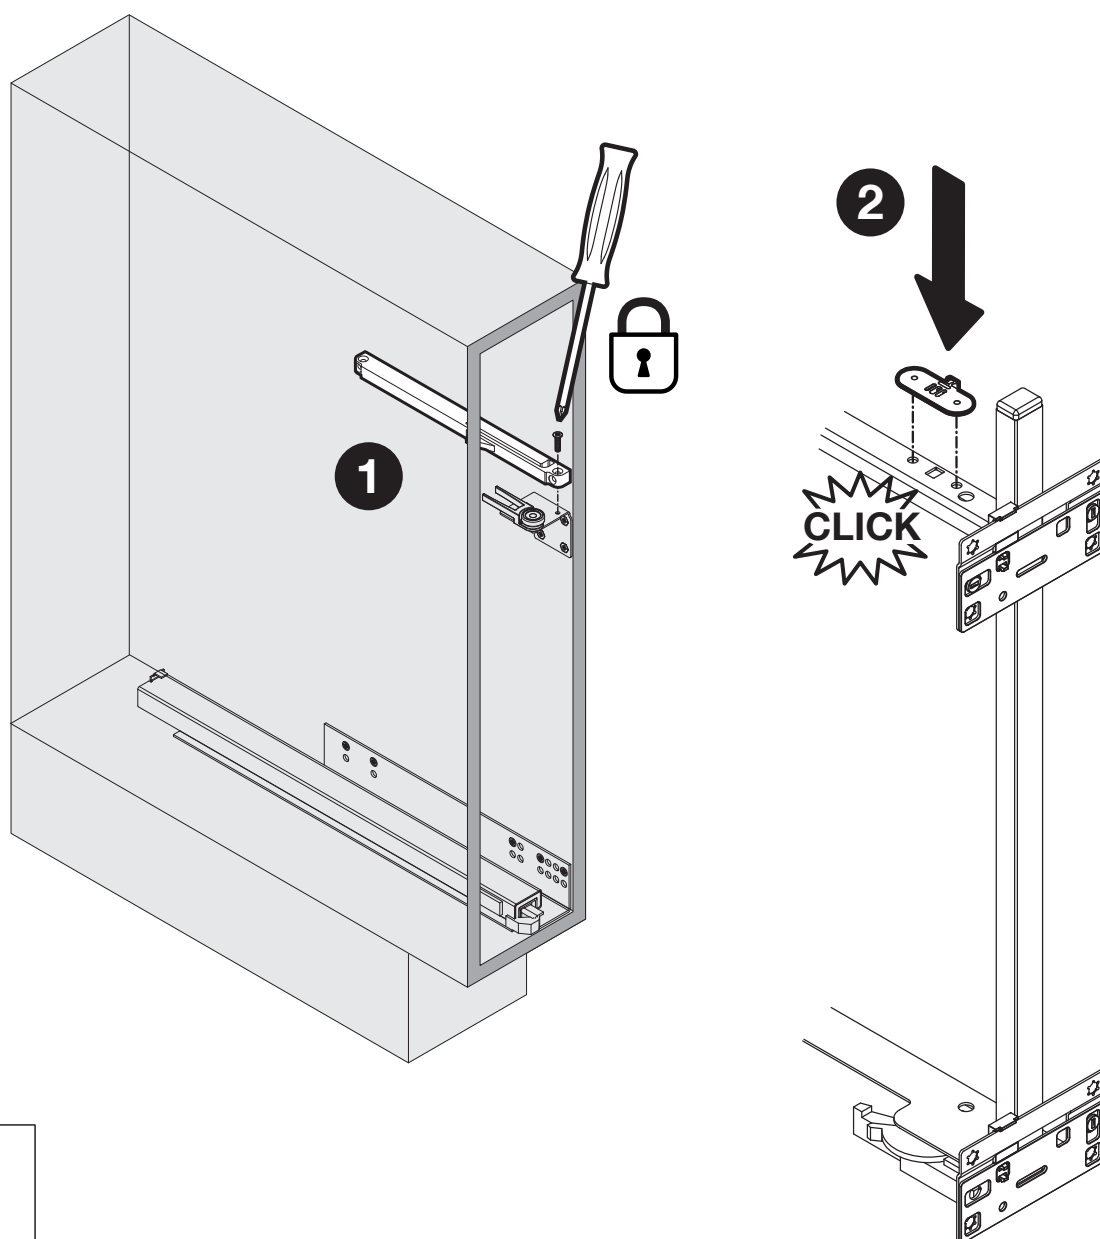

Snello Softclose-Set
Snello kit d'amortisseur
Snello damper kit

Art.Nr.
200.1342.xx

1x 	1x 	1x 
---	---	---