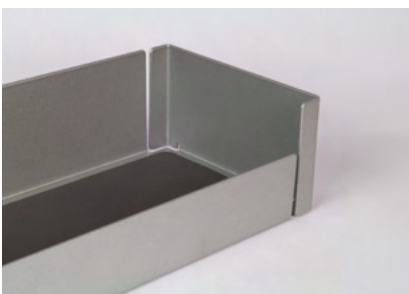

Liro design line

LIRO

—

THIN-WALLED AND HIGHLY STABLE METAL SHELVES THAT WORK WITH AND WITHOUT RAILS.

Liro shelves fit with the customer's style as they can be combined with rails for a tailor-made look. Users can choose to pair the shelves with rails made of solid oak, which are the perfect complement to wooden front panels and warm colours, or, alternatively, they can opt for glass, compact laminates, aluminium or another material.

Without rails, Liro shelves ooze calm sophistication.

Liro is defined by its clean lines and uncomplicated shape, yet the details of the new design reveal peka's exceptional expertise in metal processing. The shelves are made of top-quality coated sheet steel, folded with millimetre precision: every angle is exactly right. This material, so typical of peka products, allows designs with very thin walls but no compromise on stability. The shelves are easy to clean thanks to their even surface, and they can be recycled as a single material at the end of their life.

Railing insert from top to bottom:
natural oak, lacquered | stained oak | without insert

Versatile design enables multiple styles

Shelves in white, silver and anthracite can be combined with solid oak railings or other material of choice. Single shelf design suitable for multiple customer segments.

Pinello Towel towel rail extension: With Pinello Towel, you can hang your towels out of sight to dry. It also offers plenty of storage space for cleaning products and brushes.

Pinello Spice base unit pull-out: The slim base unit pull-out with a surprising amount of storage space. Thanks to its thin-walled metal shelves, it makes maximum use of the 150-mm unit width and offers ample space for bottles and spices.