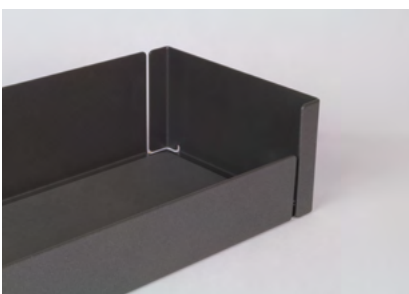

Liro design line

LIRO

—

THIN-WALLED AND HIGHLY STABLE METAL SHELVES THAT WORK WITH AND WITHOUT RAILS.

Liro shelves fit with the customer's style as they can be combined with rails for a tailor-made look. Users can choose to pair the shelves with rails made of solid oak, which are the perfect complement to wooden front panels and warm colours, or, alternatively, they can opt for glass, compact laminates, aluminium or another material.

Without rails, Liro shelves ooze calm sophistication.

Liro is defined by its clean lines and uncomplicated shape, yet the details of the new design reveal peka's exceptional expertise in metal processing. The shelves are made of top-quality coated sheet steel, folded with millimetre precision: every angle is exactly right. This material, so typical of peka products, allows designs with very thin walls but no compromise on stability. The shelves are easy to clean thanks to their even surface, and they can be recycled as a single material at the end of their life.

Railing insert from top to bottom:
natural oak, lacquered | stained oak | without insert

Versatile design enables multiple styles

Shelves in white, silver and anthracite can be combined with solid oak railings or other material of choice. Single shelf design suitable for multiple customer segments.

Pinello Towel towel rail extension: With Pinello Towel, you can hang your towels out of sight to dry. It also offers plenty of storage space for cleaning products and brushes.

Pinello Spice base unit pull-out: The slim base unit pull-out with a surprising amount of storage space. Thanks to its thin-walled metal shelves, it makes maximum use of the 150-mm unit width and offers ample space for bottles and spices.