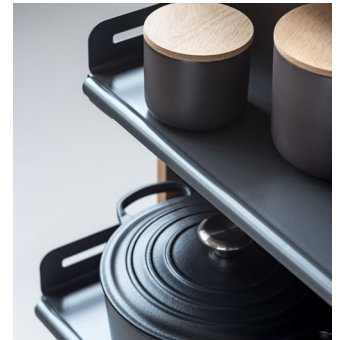

## Extendo for units without doors

Flexible pull-out shelf for use in open units, behind sliding doors or doors with zero protrusion hinges

The front of the shelf is directly accessible, and the shelf can be pulled out for easy access to the back.

The versatile Extendo can be used either as a single pull-out shelf in a sideboard or as a complete system in a larder unit. Usually open at the front, Extendo provides a great overview and direct access to items at the front of the unit. When pulled out, it brings contents at the back within easy reach. Extendo takes up almost no unit space thanks to its thin walls made from extremely sturdy sheet steel. Its sleek, streamlined design harmonises perfectly with existing design schemes and is easy to clean. What's more, Extendo is a stylish solution for any application thanks to its range of matching accessories: in a shoe cupboard or wardrobe, in a tableware cabinet or larder unit, or as a pull-out shelf for appliances in the corner of your kitchen.

### Features and benefits

- Direct access and a great overview of contents
- Can be operated from above thanks to full extension
- Maximum use of space thanks to thin-walled yet extremely sturdy metal shelves
- Almost completely recyclable thanks to the use of sheet steel
- The shelves' sleek design and closed base make them easy to clean

### Technical characteristics

- Ingenious installation system with adapter, making it easy to attach to and remove from any runner
- With optional accessories, it can be used for storing clothes, shoes, tableware or groceries
- Combined with Click Stop, Extendo can be temporarily transformed into a fixed work surface
- Without spacer for doorless units, sliding doors or doors with zero protrusion hinges
- Can be used with a range of sliding systems thanks to different runner adapters (excl. Blum Movento)
- Suitable for 16- or 19-mm-thick side panel