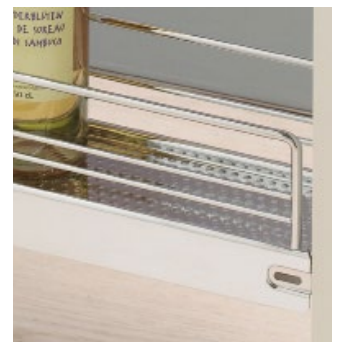

# Base unit pull-out

## No. 15 base unit pull-out

Two-tier pull-out system for very narrow base units

The two-tier pull-out system with a load capacity of 12 kg for very narrow base units (150 mm).

The No. 15 base unit pull-out makes great use of even the smallest nooks and crannies. Typically fitted around the sink or cooker or at the end of a row of kitchen units, the No. 15 pull-out provides enough space to store spices, oil, vinegar or cleaning materials. The unit opens with a single movement of the hand, giving you a complete overview and easy access to the contents. Its shelves with structured metal bases prevent your items from slipping. The No. 15 pull-out also impresses with its smooth, quiet running action and soft closing.

### Features and benefits

- Great solution for the smallest of spaces
- A great solution for those small spaces around the sink or cooker or to fill a gap
- Perfect for storing groceries, bottles and spices
- Complete overview and easy access immediately after opening
- Closed shelf bases stop bottles from toppling and small items from falling through

### Technical characteristics

- Built-in Softclose mechanism ensures that the unit can be closed smoothly and silently
- Smooth, quiet movement even when fully loaded
- High load capacity of 12 kg
- Quick and easy to fit with ClickFixx
- With 3D adjustment