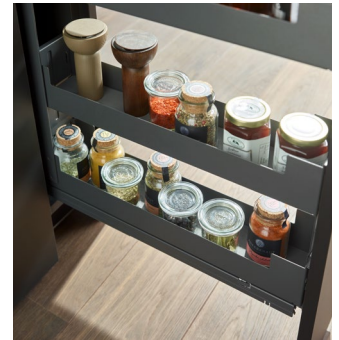

# Base unit pull-out Pinello Spice

Full-extension runner for very narrow base units

Open the front pull-out for direct access to the full two to four levels of storage space.

Pinello Spice is the slim base unit pull-out with a surprising amount of storage space. Thanks to its thin-walled metal shelves, it makes maximum use of the 150-mm unit width and offers ample space for bottles and spices. Pinello Spice operates with concealed runners, providing a complete overview and easy access to your stored items immediately after opening. As with all members of the Pinello family, the extra shelf gives you one or two additional levels, which you can retrofit at any time without using tools. Each shelf has a removable silicone mat that prevents the contents from sliding around.

## Features and benefits

- A great solution for those small spaces around the sink or cooker or to fill a gap
- Maximum use of width thanks to thin-walled shelves
- Optional extra shelf makes maximum use of height
- Complete overview and easy access immediately after opening
- Contents don't slip thanks to removable non-slip silicone mats

## Technical characteristics

- Softclose mechanism integrated in the drawer runner ensures that the unit can be closed smoothly and silently
- Push-to-open mechanism available as an option for handle-free fronts
- Can be pulled out smoothly thanks to high-quality concealed runners
- Two unit heights and up to four levels possible with just one pair of runners
- Liro design enables multiple, individual styles with minimal additional storage costs
- Intuitive, easily accessible 3D front adjustment