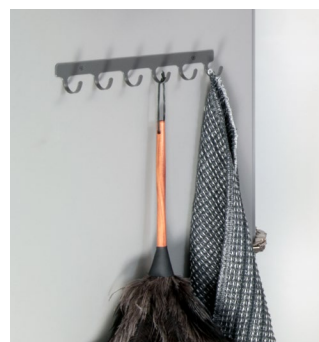

Hook rail

Classic metal rail with six hooks for use anywhere in the home

Mount the hook rail in a unit, on the inside of a cupboard door or on a wall with two screws.

The hook rail is quick and easy to install anywhere in the home – two screws is all it takes. Made from a single piece of sheet steel, the six fixed hooks are extremely sturdy. The hook rail is part of peka's range of cleaning cupboard accessories. Combining these different yet complementary products allows you to make use of every last inch of your cupboard – in all three dimensions. From cleaning products to vacuum cleaners, brooms to buckets, everything is neatly stowed away in a peka cleaning cupboard.

Technical data

Design line	Libell
Colour	white/silver/anthracite

Features and benefits

- Rail with 6 fixed hooks
- Made from one piece of sheet steel for added strength
- Wide range of uses throughout the home
- Can be combined with all peka housekeeping products

Technical characteristics

- Can be retrofitted