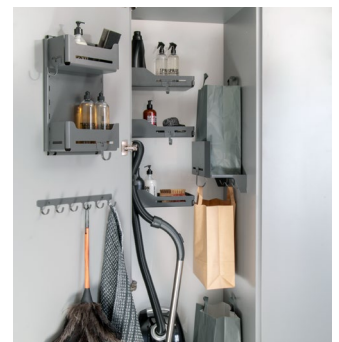

Multi-purpose shelf Sesam Mini

Screw-on shelf system with shelves and hooks that can be positioned as required

Screw the metal base inside a cupboard or onto a cupboard door, and attach the shelves and hooks to suit your needs.

This compact shelf system offers great flexibility: Sesam Mini is quick to install anywhere with just four screws, its shelves are height-adjustable and the hooks can be positioned as required. Made entirely from sheet steel, it is remarkably sturdy for its size and can carry even heavy items. Sesam Mini is part of peka's range of cleaning cupboard accessories. Combining these different yet complementary products allows you to make use of every last inch of your cupboard – in all three dimensions. From cleaning products to vacuum cleaners, brooms to buckets, everything is neatly stowed away in a peka cleaning cupboard.

Features and benefits

- Can be fitted in any unit, perfect for hanging and storing small items
- Very sturdy, all-metal design
- Height-adjustable trays and freely positionable hooks allow flexible use of space
- Closed shelf bases stop items from toppling or falling through
- Can be combined with all peka housekeeping products, Müllboy Big or Müllboy Standard

Technical characteristics

- Quick and easy to install with just 4 screws
- Can be retrofitted