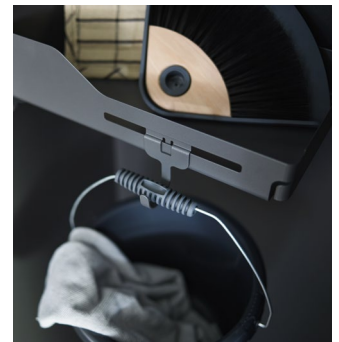

Cleaning cupboard shelving system Sesam Standard

Multi-purpose shelf system with organisational aids that can be moved around for flexible use in any space

Screw the metal base inside a cupboard or on a wall and position the organisational aids to suit your needs.

With its height-adjustable clip-on components, Sesam Standard will organise whatever you choose to keep in it. The three metal shelves have closed bases to prevent objects from toppling over or falling through. Even so, they are easy to clean thanks to their rounded corners and edges. Flexibly positionable clip-on hooks let you make full use of the storage space between the shelves while the hose holder keeps vacuum cleaner hoses in place. When mounted in a cupboard, Sesam Standard leaves plenty of space around it for other items such as an ironing board.

- Versatile shelf system for flexible use in any space
- All components are height-adjustable without tools and can be positioned as required
- Ideal as a cleaning cupboard organiser, offering plenty of storage space and various additional features: hooks for cleaning buckets, a vacuum hose holder, free space for an ironing board and clothes airer
- Closed shelf bases stop bottles from toppling and small items from falling through
- The shelves' smooth surface and rounded corners and edges make them easy to clean
- Can be combined with all peka housekeeping products
- The shelves remain fully accessible as the vacuum hose is clipped neatly in place on one side
- Simple design to match any style
- Shelves can be detached when required but are prevented from coming loose accidentally

Technical characteristics

- Quick and easy to install with just 4 screws
- Can be retrofitted anywhere at any time
- Universal mechanism that can be fitted on the left or right
- The folded metal shelves are extremely robust