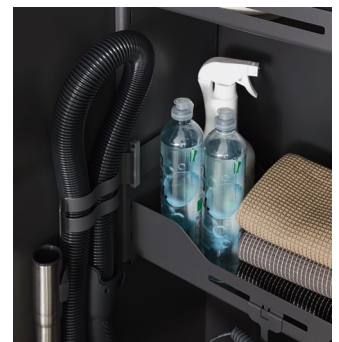

Cleaning cupboard shelving system Sesam Standard

Multi-purpose shelf system with organisational aids that can be moved around for flexible use in any space

Screw the metal base inside a cupboard or on a wall and position the organisational aids to suit your needs.

With its height-adjustable clip-on components, Sesam Standard will organise whatever you choose to keep in it. The three metal shelves have closed bases to prevent objects from toppling over or falling through. Even so, they are easy to clean thanks to their rounded corners and edges. Flexibly positionable clip-on hooks let you make full use of the storage space between the shelves while the hose holder keeps vacuum cleaner hoses in place. When mounted in a cupboard, Sesam Standard leaves plenty of space around it for other items such as an ironing board.

Technical data

Design line	Libell
Colour	white/silver/anthracite
Load capacity	0-15 kg
Interior width min. (LB)	370 mm
Interior depth min. (LT)	430 mm
Interior height min. (LH)	800 mm

Features and benefits

- Versatile shelf system for flexible use in any space
- All components are height-adjustable without tools and can be positioned as required
- Ideal as a cleaning cupboard organiser, offering plenty of storage space and various additional features: hooks for cleaning buckets, a vacuum hose holder, free space for an ironing board and clothes airer
- Closed shelf bases stop bottles from toppling and small items from falling through
- The shelves' smooth surface and rounded corners and edges make them easy to clean
- Can be combined with all peka housekeeping products
- The shelves remain fully accessible as the vacuum hose is clipped neatly in place on one side
- Simple design to match any style
- Shelves can be detached when required but are prevented from coming loose accidentally

Technical characteristics

- Quick and easy to install with just 4 screws
- Can be retrofitted anywhere at any time
- Universal mechanism that can be fitted on the left or right
- The folded metal shelves are extremely robust