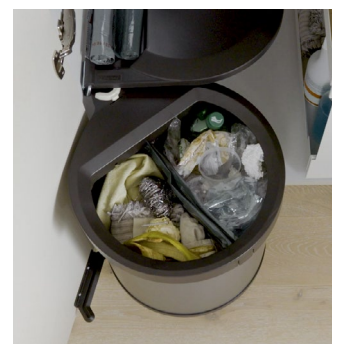

Waste bin Müllboy Big

Super-sized swing-out bin for base units with hinged doors

The round bin swivels right out of the unit when the unit door is opened, raising its lid at the same time.

The Müllboy round bin swivels right out of the unit when the unit door is opened. Its lid lifts up at the same time, but remains inside the unit, making Müllboy easy to use from above. Bags can be clipped into the top of the bin and fastened in place with the fitted frame. The Müllboy Big model has an impressively large capacity, allowing you to fill waste bags right to the top. If required, two smaller bags can be fitted side by side instead of one larger one. Müllboy is fixed to the inside wall of the unit and the door. Its sturdy runner and metal container also allow waste to be pushed down firmly inside the bin.

Features and benefits

- Müllboy swivels right out of the unit, making it easy to drop in waste from above
- No-mess solution featuring a large opening, an overflow ring and a lid that automatically rises and lowers when the unit is opened and closed
- Generously-sized bin for waste bags up to 110 cm in circumference
- Waste bags of various sizes can be clipped in easily for waste separation
- Sturdy metal container allows waste to be pressed down firmly

Technical characteristics

- Durable, maintenance-free technology
- Comes with drilling template for easy mounting on the inside wall of the unit and the door
- Ideal for retrofitting and taking with you every time you move house
- Low number of variants, as Müllboy can be fitted on right or left and is independent of side panel thickness and hinge type
- Available in two heights, Müllboy fits under any sink, providing certainty during the planning/design process
- No strain is placed on the hinges, so no subsequent servicing or warranty work is required