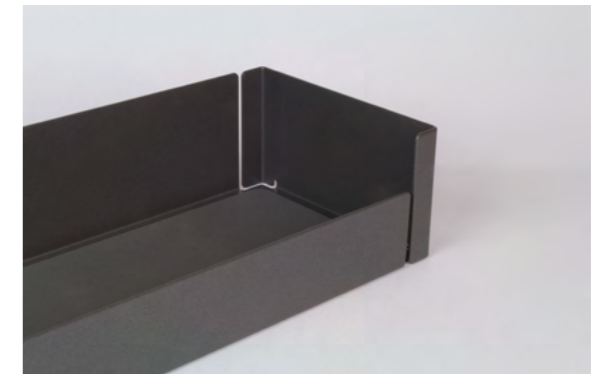

Farbe: anthrazit
Colour: anthracite