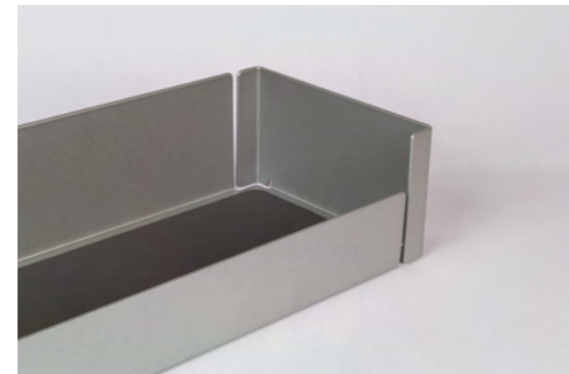

Farbe: silber
Colour: silver