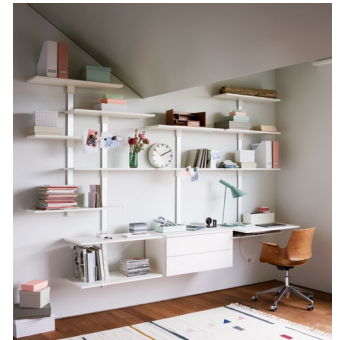

Shelf system Pecasa

Fully customisable shelf system for any application and space

Shelves, cabinets, desks, mirrors, screens, etc. can be fixed to a central wall profile and arranged to suit your needs.

A shelf system for life! Pecasa consists of a wall profile to which various components such as shelves, cabinets, clothes rails or screens are attached. Being flexible in size, features and materials, the system is at home in all types of space. The components are infinitely height-adjustable and can be rearranged at any time. The cable ducts built into the profile allow electrical equipment to be added without creating cable spaghetti. Pecasa will go on meeting your needs: it might be used in a child's bedroom initially, then as a home office, and later as a hall stand.

Features and benefits

- Each shelf system is unique: the materials, dimensions and shape of the shelves and cabinets can all be tailored to suit the users' needs
- Can even be fitted in small spaces or rooms with sloping ceilings: Pecasa is extremely space-efficient, with multiple shelves that can be positioned alongside each other or at differing heights, according to the space available
- Designed with the environment in mind: Pecasa has a timeless design, is highly versatile and is made of recyclable materials

Technical characteristics

- Pecasa has a modular design with a central wall profile to which individual components can be attached as required
- All components can be individually adjusted to any height, flexibly arranged, and reorganised and added to again and again
- Newly added wall profiles and components are always independent of existing elements
- With only one central wall profile for each bank of shelves, Pecasa is easy and undemanding to install
- Comes with cover profiles to hide the fittings
- Shelves can be placed at any height, not only in set positions