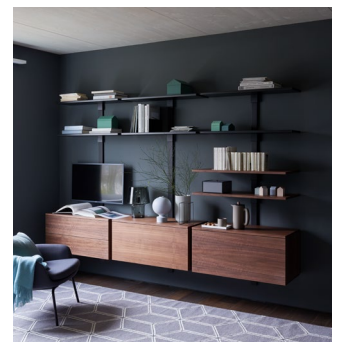

Shelf system Pecasa

Fully customisable shelf system for any application and space

Shelves, cabinets, desks, mirrors, screens, etc. can be fixed to a central wall profile and arranged to suit your needs.

A shelf system for life! Pecasa consists of a wall profile to which various components such as shelves, cabinets, clothes rails or screens are attached. Being flexible in size, features and materials, the system is at home in all types of space. The components are infinitely height-adjustable and can be rearranged at any time. The cable ducts built into the profile allow electrical equipment to be added without creating cable spaghetti. Pecasa will go on meeting your needs: it might be used in a child's bedroom initially, then as a home office, and later as a hall stand.

Features and benefits

- Each shelf system is unique: the materials, dimensions and shape of the shelves and cabinets can all be tailored to suit the users' needs
- Can even be fitted in small spaces or rooms with sloping ceilings: Pecasa is extremely space-efficient, with multiple shelves that can be positioned alongside each other or at differing heights, according to the space available
- Designed with the environment in mind: Pecasa has a timeless design, is highly versatile and is made of recyclable materials

Technical characteristics

- Pecasa has a modular design with a central wall profile to which individual components can be attached as required
- All components can be individually adjusted to any height, flexibly arranged, and reorganised and added to again and again
- Newly added wall profiles and components are always independent of existing elements
- With only one central wall profile for each bank of shelves, Pecasa is easy and undemanding to install
- Comes with cover profiles to hide the fittings
- Shelves can be placed at any height, not only in set positions